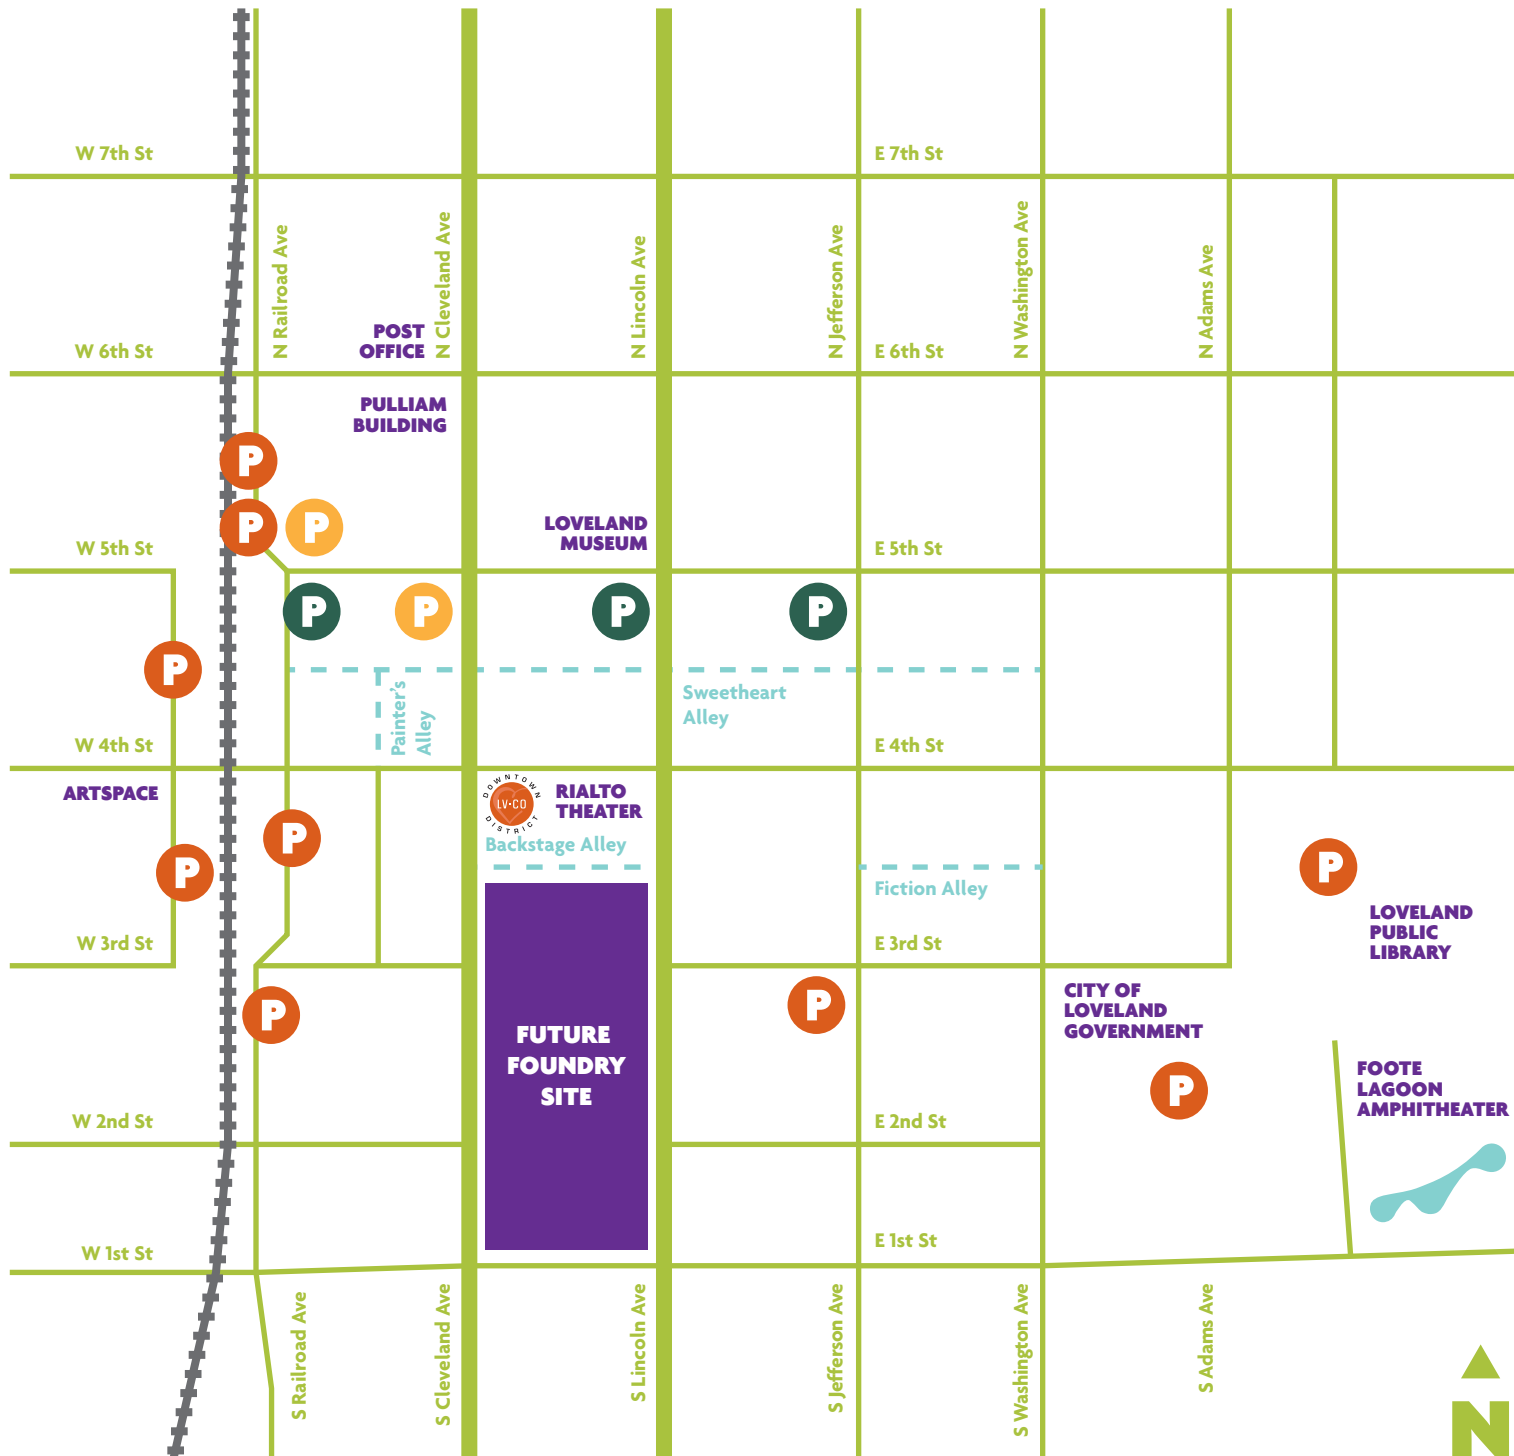

# HOP. SKIP. JUMP

## DOWNTOWN LOVELAND PARKING

For more information: **LOVELAND DOWNTOWN DISTRICT**  
350 N. Cleveland, Ave • (970) 541-4333 • [info@lovelandpartnership.org](mailto:info@lovelandpartnership.org)

**P** PUBLIC LONG-TERM PARKING

**P** PUBLIC SHORT-TERM PARKING

**P** PUBLIC AFTER 5PM PARKING